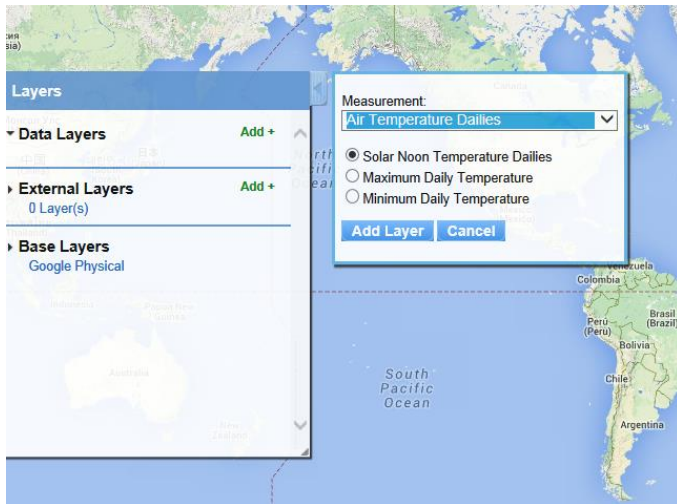

GLOBE provides the ability to view and interact with data measured across the world. Select our visualization tool to map, graph, filter and export data that has been measured across GLOBE protocols since 1995.

[Visualize and Retrieve GLOBE Data](#)

Tutorial Links for the visualization system in PDF, and Power Point Format:

[Visualizing_GLOBE_Student_Data.pdf](#)

[Visualizing_GLOBE_Student_Data.pptx](#)

Currently the GLOBE Data Visualization Tool supports a subset of protocols. Additional Features and capabilities are being added.

Sélection par nom de l'école ou en cliquant sur un icon

Primarschule Neufeld : Messtation:ATM-02 Data Table			
Measured At	Solar Noon Temperature Dailies (°C)	Minimum Daily Temperature (°C)	Maximum Daily Temperature (°C)
1998-07-27 11:00:00	20	7	26
1998-08-27 10:00:00	20	7	26
1998-08-28 09:00:00	20	7	26
1998-08-29 11:00:00	16	8	21
1998-08-30 11:00:00	16	3	21
1998-08-31 11:00:00	18.5	4.5	21
1998-09-01 11:00:00	18.5	9	26.5
1998-09-02 11:00:00	23.5	13.5	28.5
1998-09-03 11:00:00	18.5	16	30
1998-09-04 11:00:00	21	9.5	24.5
1998-09-05 11:00:00	16.5	14.5	23.5

School: [Primarschule Neufeld](#)
 Site: [Messtation:ATM-02](#)

- Measured At: 2014-06-10 11:15:00.0
- Solar Measured At: 2014-06-10 11:45:00.0
- Solar Noon At: 2014-06-10 11:28:00.0
- Solar Noon Temperature: 27.0 °C
- Minimum Daily Temperature: 15.0 °C
- Maximum Daily Temperature: 32.5 °C
- Elevation: 515.8 m